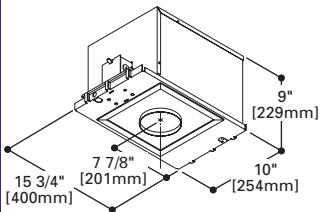

IRIS®

P3MR P3MRREMOTE

3" IC PLATFORM

Low Voltage MR16

- IC rated platform which utilizes halogen MR16 lamps to deliver powerful beams of light from a diminutive 3.5" aperture.
- Platform accepts Optical Elements for downlighting, accent lighting, wall washing and shower lighting applications.
- Optical elements can be changed after installation to adapt the fixture to changing lighting needs as artwork, furniture or other home features are changed.

Ceiling Cutout
4 3/8" (112mm)

DESCRIPTION

A specification grade residential platform dedicated for low voltage MR16 lamps featuring a TruVolt™ toroidal transformer with secondary outputs for either switch or dimmer controlled applications. Platform is airtight and may be used in direct contact with insulation.