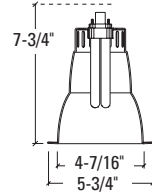

OPTIONS

WF=White Painted Flange (Self Flanged only)