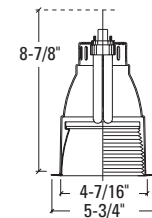

OPTIONS

WF=White Painted Flange (Self Flanged only)

Ordering Example

Housing, Trim, Accessories and Lamps ordered as separate line items.

Housing

C4013E

Trim

4050LI

Accessories

HB26