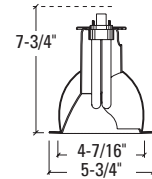

OPTIONS

WF=White Painted Flange (Self Flanged only)