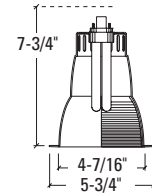

OPTIONS

WF=White Painted Flange (Self Flanged only)